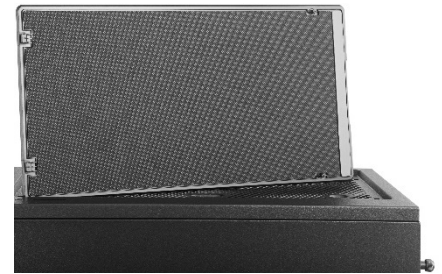

Tempered Glass or Sound-Dampened Steel – The Silencio S600 is available in two versions. Seamless tempered glass to show the system build or sound-dampened steel for optimal noise reduction.

Removable Sound Dampening Cover – The top cover can be removed for increased ventilation or kept in place to reduce noise.

Make It Yours.

SILENCIO S600

Sound Dampening Material

Sound dampening material minimizes noise from the pre-installed fans, the power supply, all steel panels, the steel front door, and all storage mounting points for 2.5" and 3.5" drives.

Tempered Glass or Sound-Dampened Steel

The Silencio S600 is available in two versions. Seamless tempered glass to show the system build or sound-dampened steel for optimal noise reduction.

Removable Sound Dampening Cover