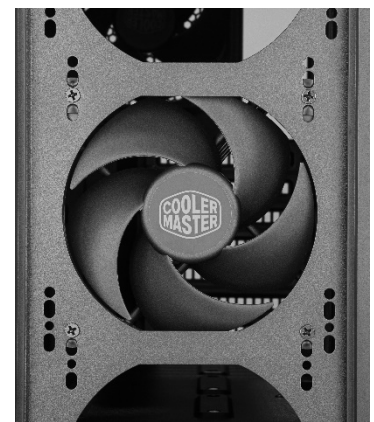

Silencio Fans

Two Silencio FP 120mm PWM fans are pre-installed with rubber padding to reduce noise. To connect additional fans, one 4pin 1-to-3 splitter is included.